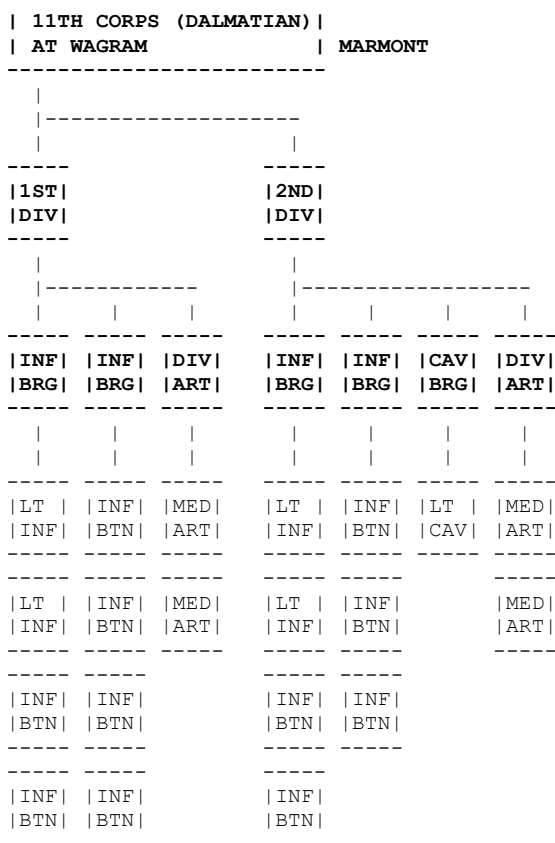

Summary:

- 15 Infantry Battalions
- 1 Cavalry Regiment
- 4 Artillery Batteries

11TH CORPS (ARMY OF DALMATIA) at Wagram under Marmont

Units: 1st Infantry Division: Montrichand

Infantry Brigade: Soyez

1) Light Infantry 18/1 Light, Strength = 6, QR = Average
2) Light Infantry 18/2 Light, Strength = 4, QR = Average
3) Line Infantry 5/1 Strength = 8, QR = Average
4) Line Infantry 5/2 Strength = 8, QR = Average

Infantry Brigade: Launay

5) Line Infantry 79/1 Strength = 7, QR = Average
6) Line Infantry 79/2 Strength = 7, QR = Average
7) Line Infantry 81/1 Strength = 6, QR = Average
8) Line Infantry 81/2 Strength = 6, QR = Average

Division Artillery

9) Foot Artillery Medium Artillery, Strength = 3, QR = Average
10) Foot Artillery Medium Artillery, Strength = 3, QR = Average

Units: 2nd Infantry Division: Clauzel

Infantry Brigade: Delzons

1) Light Infantry 8/1 Light, Strength = 6, QR = Average
2) Light Infantry 8/2 Light, Strength = 6, QR = Average
3) Line Infantry 23/1 Strength = 6, QR = Average
4) Line Infantry 23/2 Strength = 7, QR = Average

Infantry Brigade: Zeschau

5) Line Infantry 11/1 Strength = 6, QR = Average
6) Line Infantry 11/2 Strength = 7, QR = Average
7) Line Infantry 11/3 Strength = 7, QR = Average