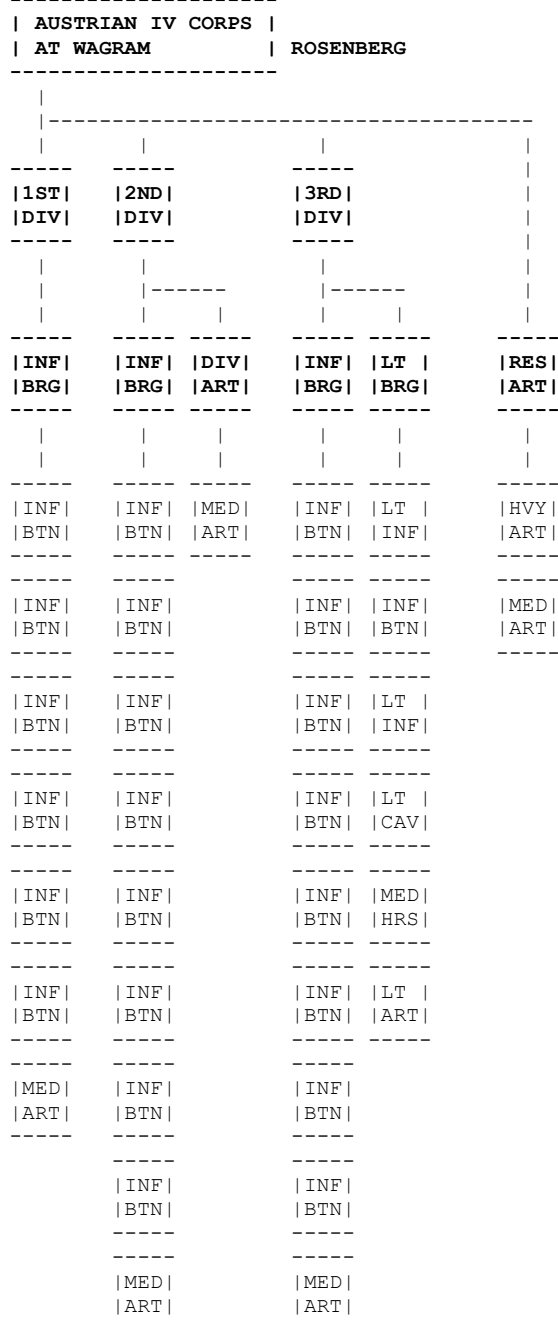

Summary:

- 25 Infantry Battalions
- 1 Cavalry Regiment
- 8 Artillery Batteries

AUSTRIAN IV CORPS at Wagram under Rosenberg

Units: 1st Division: Bartenstein

Infantry Brigade: Hessen-Homberg

1) Line Infantry	2/1	Strength = 7, QR= Average
2) Line Infantry	2/2	Strength = 7, QR= Average
3) Line Infantry	2/3	Strength = 7, QR= Average
4) Line Infantry	33/1	Strength = 7, QR= Average
5) Line Infantry	33/2	Strength = 7, QR= Average
6) Line Infantry	33/2	Strength = 7, QR= Average
7) Foot Artillery		Medium Artillery, Strength = 4, QR= Average